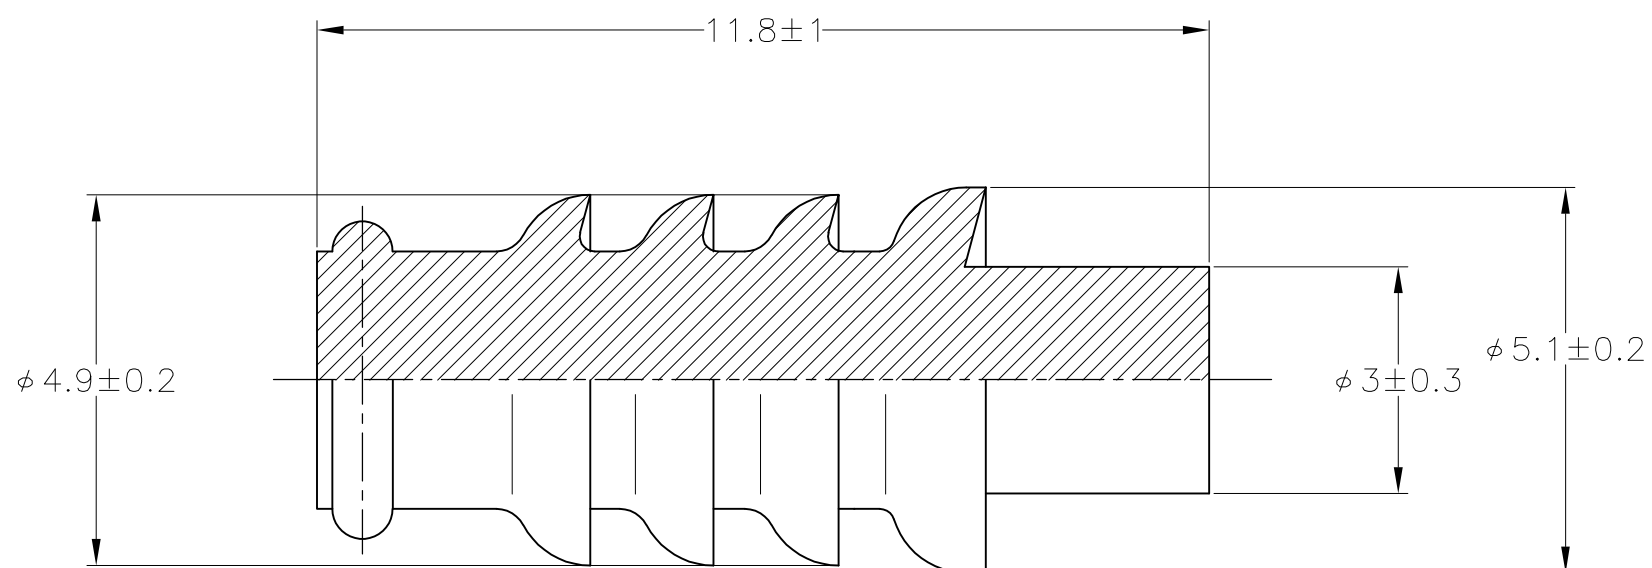

SEE DRAWING 172748-4	172748-4
SEE DRAWING 172748-3	172748-3
GRAY	172748-2
BLACK	172748-1
COLOR	PART NUMBER

THIS DRAWING IS A CONTROLLED DOCUMENT.		DWN	TE Connectivity			
		T.SHINOHARA				
		CHK				
		K.BETSUI				
		APVD				
		K.BETSUI	070 CAVITY PLUG			
		PRODUCT SPEC				
		製品規格				
		APPLICATION SPEC				
		取付適用規格				
		WEIGHT	SIZE	CAGE CODE	DRAWING NO	RESTRICTED TO
		-	A3	00779	C-172748	-
		CUSTOMER DRAWING		SCALE	SHEET	REV
				10:1	1 OF 1	B2

DIMENSIONS: 単位: 耗 mm	TOLERANCES UNLESS OTHERWISE SPECIFIED: 一般公差
	0 PLC ± -
	1 PLC ± -
	2 PLC ± -
	3 PLC ± -
	4 PLC ± -
	ANGLES ± -
MATERIAL 材料	FINISH 仕上
NBR	-