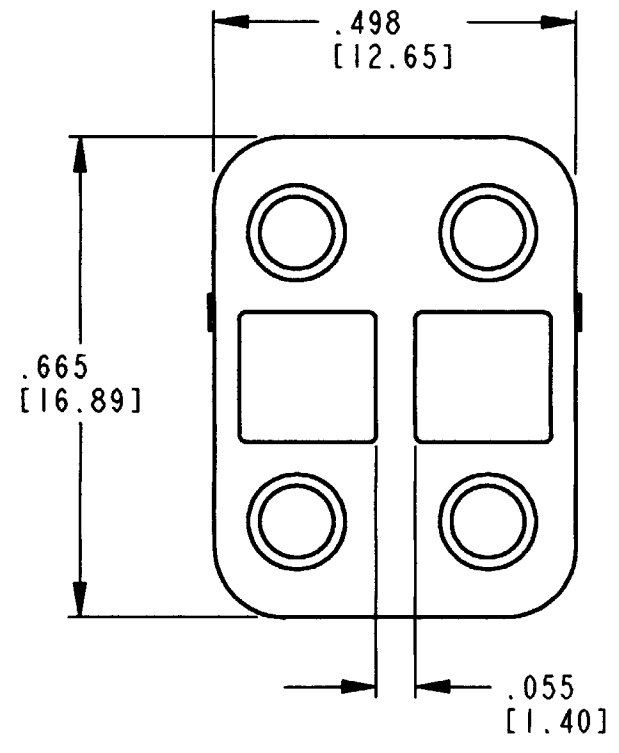

REV  
A  
**WP-4S**

REVISIONS			
SYM	DESCRIPTION	DATE	APPROVED
NC	NEW RELEASE PER E.O. P15472	11/7/97	RDR
A	REVISED PER E.O. P15558	2-24-98	RDR

SCALE 2:1

- NOTES:
4. COLOR: ORANGE.
  3. THIS PART MATES WITH DTP06-4S PLUG.
  2. DIMENSION TOLERANCE: ±.015[.38].
  1. DIMENSIONS ARE IN INCHES [METRIC].

SIGNATURE & DATE	
DR	D. MEYER 11/07/97
CHK	<i>S. Band</i> 2-23-98
PE	D. Meyer 2/20/98
APPD	<i>R. Reed</i> 2-24-98
SCALE	4:1 WT

WEDGE LOCK  
FOR 4 CONT. PLUG  
HOUSING  
DTP SERIES  
  
ENVELOPE

CP	MATL. CODE
<b>The Deutsch Company</b> DEUTSCH I.P.D. 3850 INDUSTRIAL AVE. HEMET, CALIF. 92545	
<b>B</b>	<b>WP-4S</b>
DWG SIZE	CODE 11139 SHEET   OF