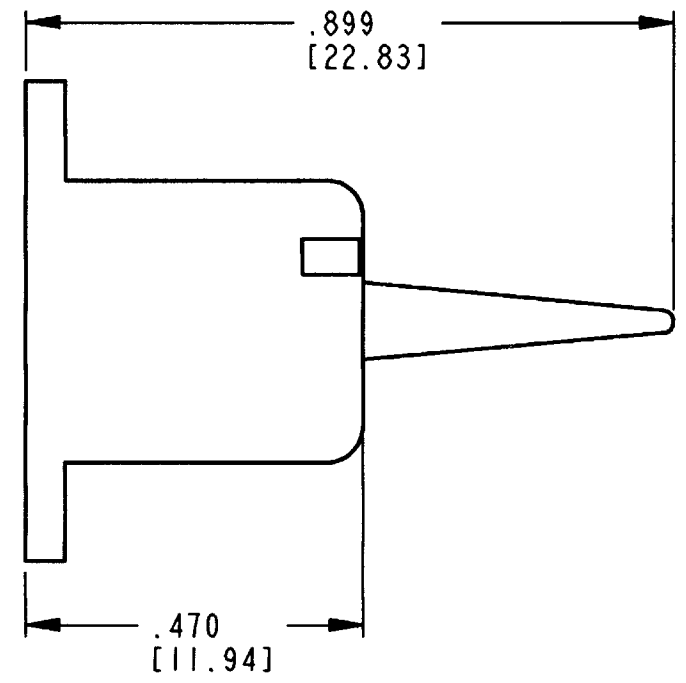

REV  
A  
**WP-4S**

REVISIONS			
SYM	DESCRIPTION	DATE	APPROVED
NC	NEW RELEASE PER E.O. P15472	11/7/97	RDR
A	REVISED PER E.O. P15558	2-24-98	RDR

SCALE 2:1

- NOTES:
4. COLOR: ORANGE.
  3. THIS PART MATES WITH DTP06-4S PLUG.
  2. DIMENSION TOLERANCE: ±.015[.38].
  1. DIMENSIONS ARE IN INCHES [METRIC].

SIGNATURE & DATE	
DR	D. MEYER 11/07/97
CHK	<i>S. Band</i> 2-23-98
PE	D. Meyer 2/20/98
APPD	<i>R. Reed</i> 2-24-98
SCALE	4:1 WT

WEDGE LOCK  
FOR 4 CONT. PLUG  
HOUSING  
DTP SERIES  
  
ENVELOPE

CP	MATL. CODE
<b>The Deutsch Company</b> DEUTSCH I.P.D. 3850 INDUSTRIAL AVE. HEMET, CALIF. 92545	
<b>B</b>	<b>WP-4S</b>
DWG SIZE	CODE 11139 SHEET   OF